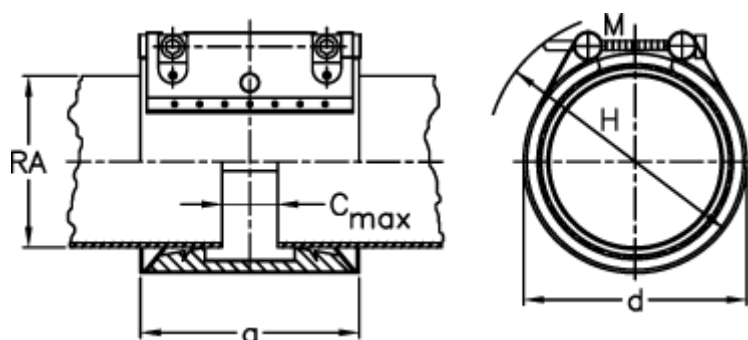

# Data Sheet

Article number: 025798600038

Description: Norma Connect pipe coupling  
GRIP E W5 Ø=38,0 NBR, 16 bar

## Measures

a = 62.4

C max with insertion band = 8

d = 60

H = 80

M (screw) = M8

Nominal pressure (bar) = 16

RA = 38

RA min-RA max = 35,6-38,5

Weight a piece = 0.5